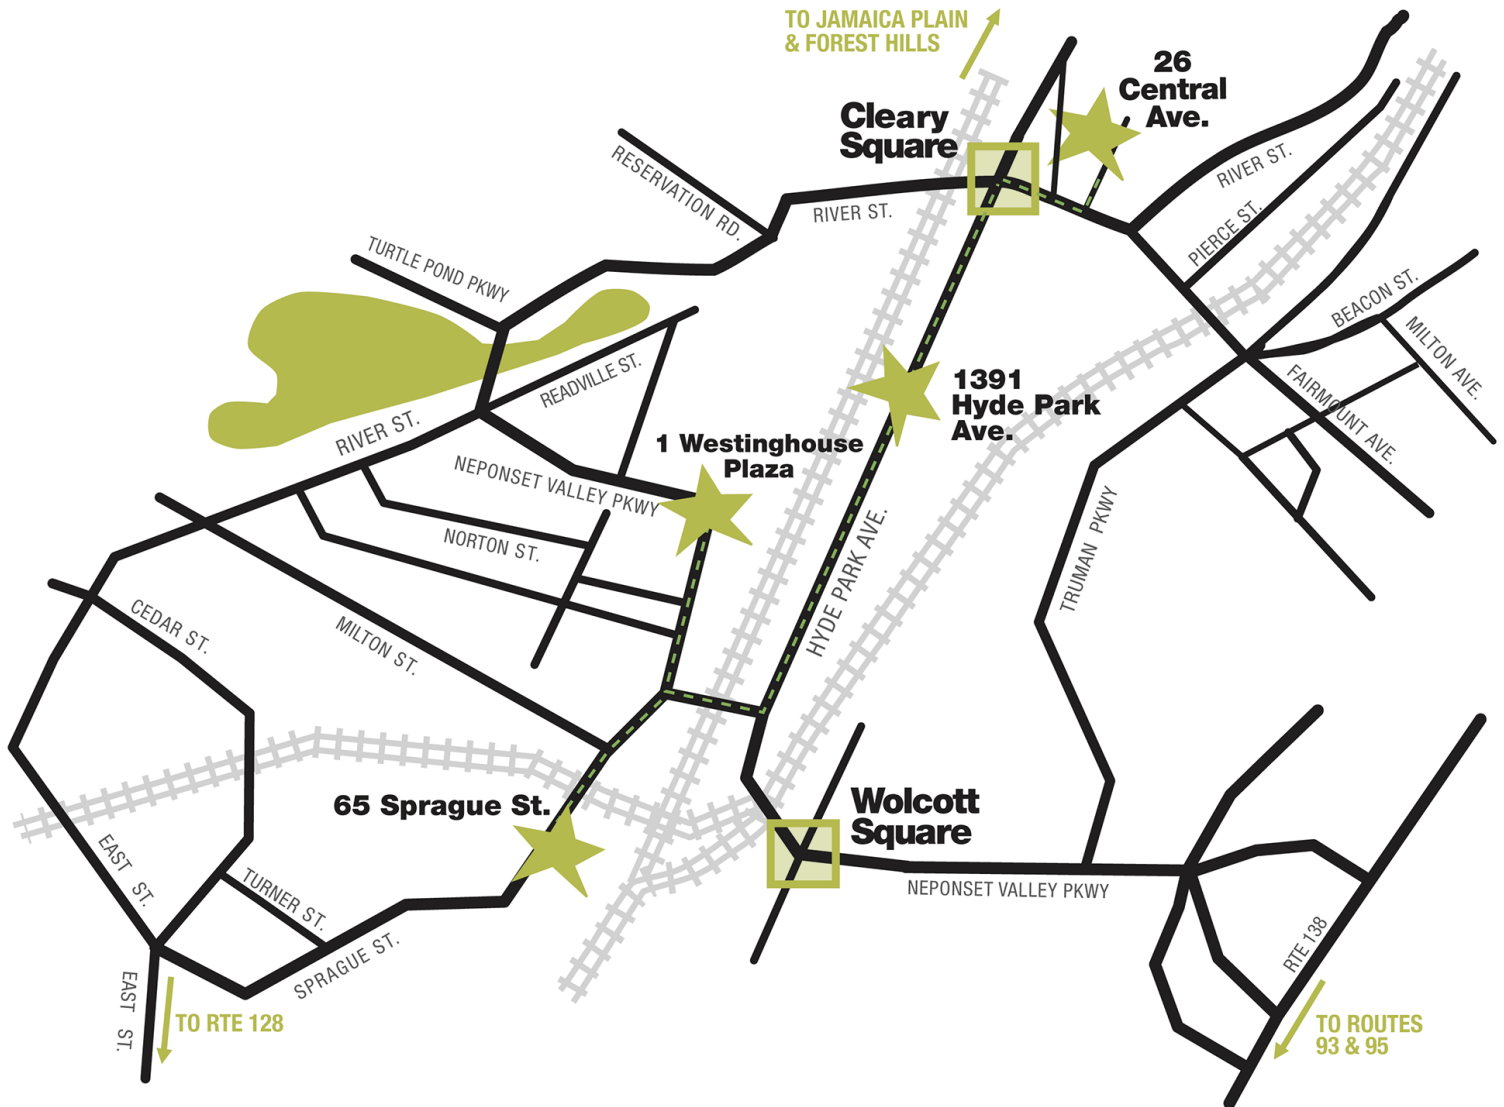

HYDE PARK OPEN STUDIOS 2013

Sunday, September 29, 11 AM to 5 PM

The Artists at 65E Sprague Street
The Lofts at 1 Westinghouse Plaza
1391 Hyde Park Avenue
The Menino Arts Center at 26 Central Avenue

Free shuttle buses will drive continuous loops between the four venues starting at noon. Visitors are invited to park and ride. Parking is available at each venue, with overflow parking available at Sprague and Westinghouse.

HPOS

Driving from Rt. 95/128

Driving from Boston

MBTA